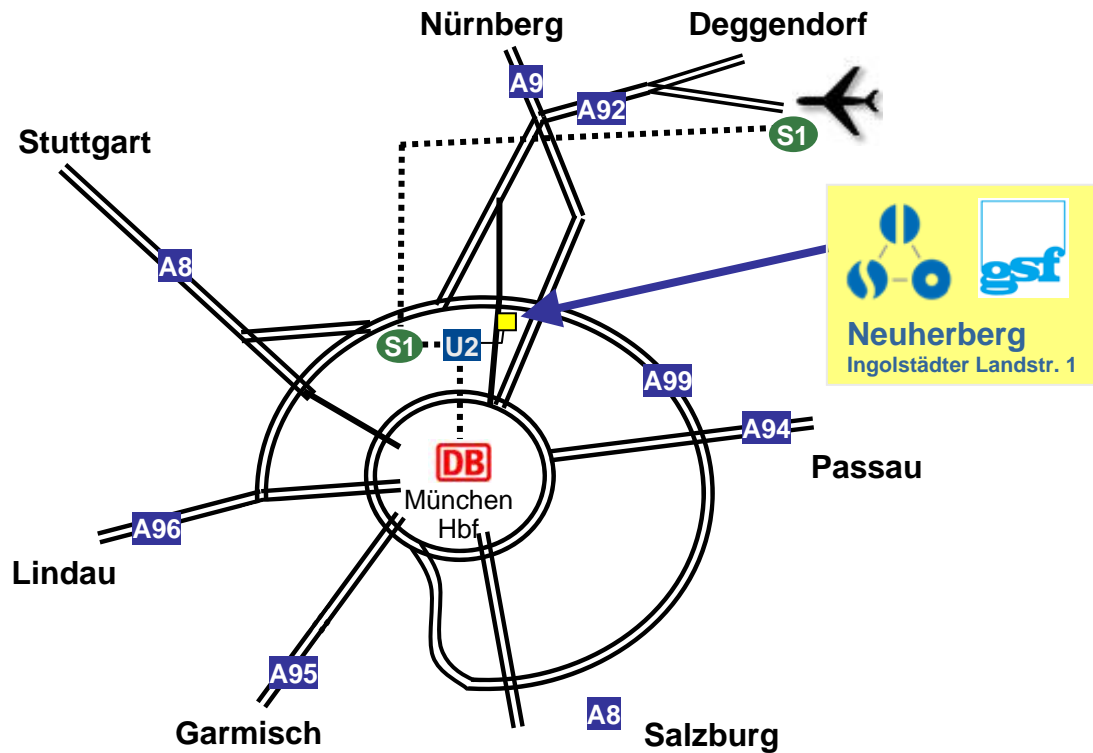

✈️ MUC ▶ **S1** Feldmoching ▶ **U2** Am Hart ▶ **294 Bus** Forschungszentrum ▶ GSF: 75 min

✈️ MUC ▶ **PKW TAXI** 30 km, ca. 45 € ▶ GSF: 30 min

DB HBF ▶ **U2** Am Hart ▶ **294 Bus** Forschungszentrum ▶ GSF: 35 min

DB HBF ▶ **PKW TAXI** 12 km, ca. 20 € ▶ GSF: 30 min